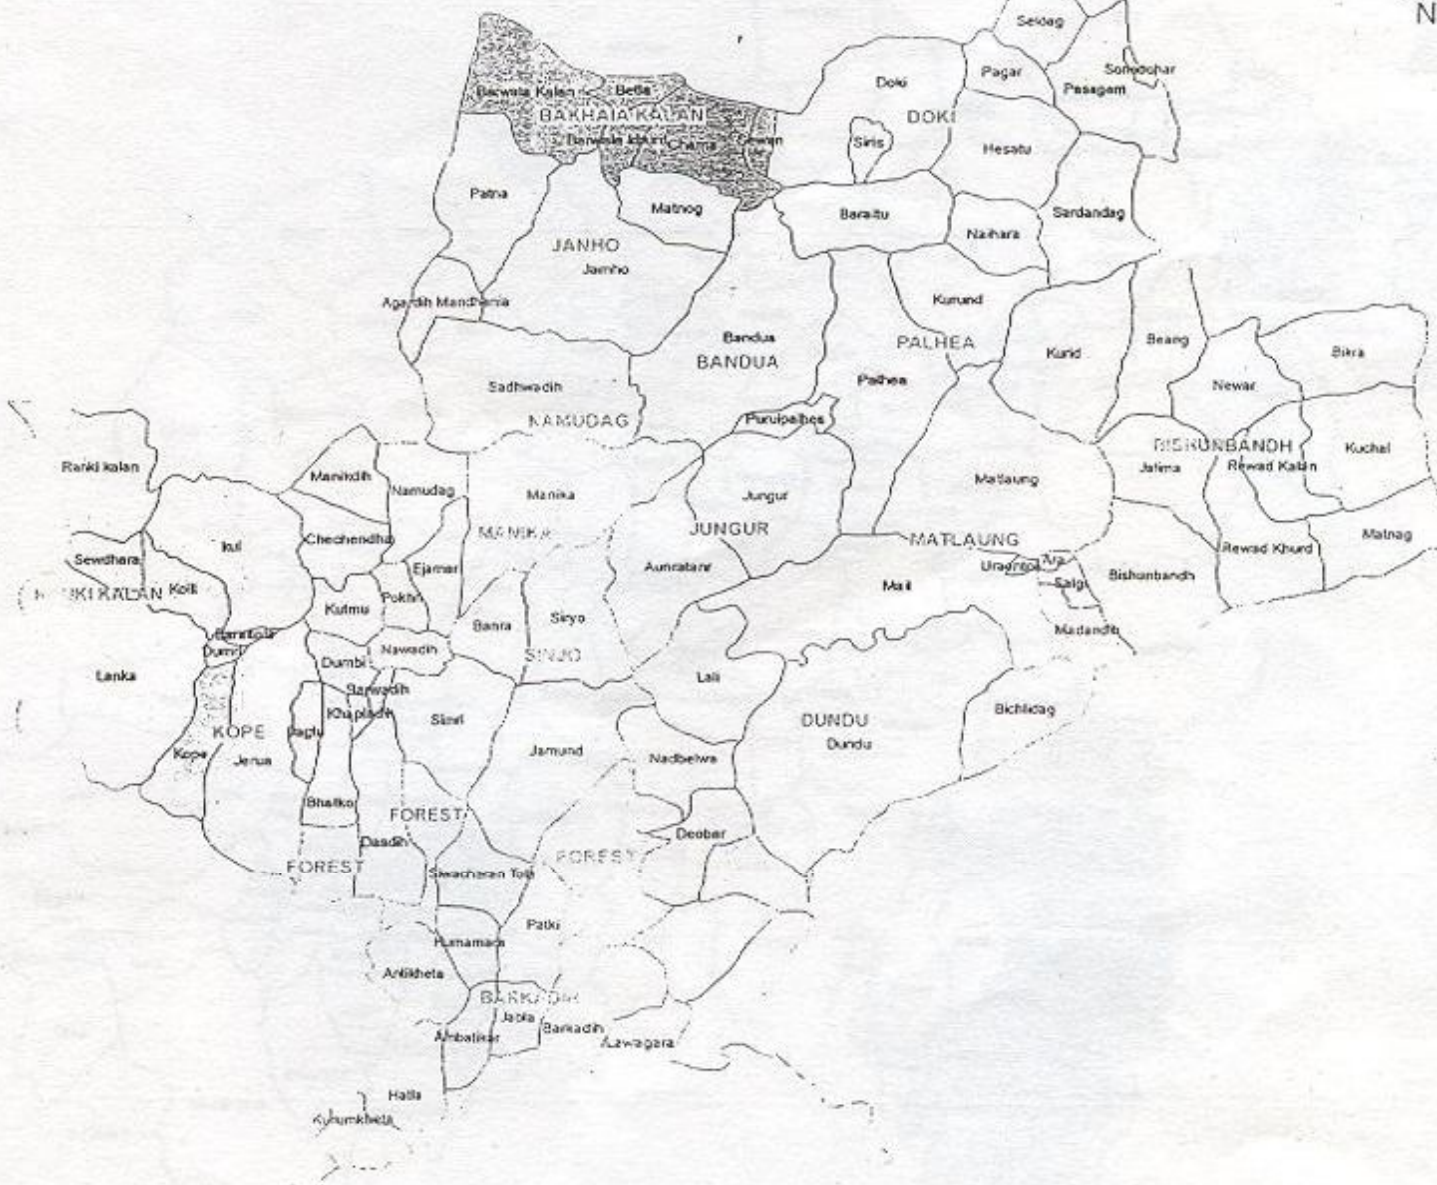

JHARKHAND STATE

LATEHAR DISTRICT

PANCHAYAT WISE VILLAGE MAP OF MANIKA BLOCK

PANCHAYAT MAP 2005
MANIKA BLOCK, LATEHAR DISTRICT
SHEET No. 1: LATEHAR 77

DIRECTORATE OF PANCHAYAT RAJ
 DISTRICT OFFICE OF PANCHAYAT RAJ
 AND P. E. T. SPECIMEN DIVISION
 GOVERNMENT OF JHARKHAND

Legend
 - Panchayat Boundary
 - Village Boundary