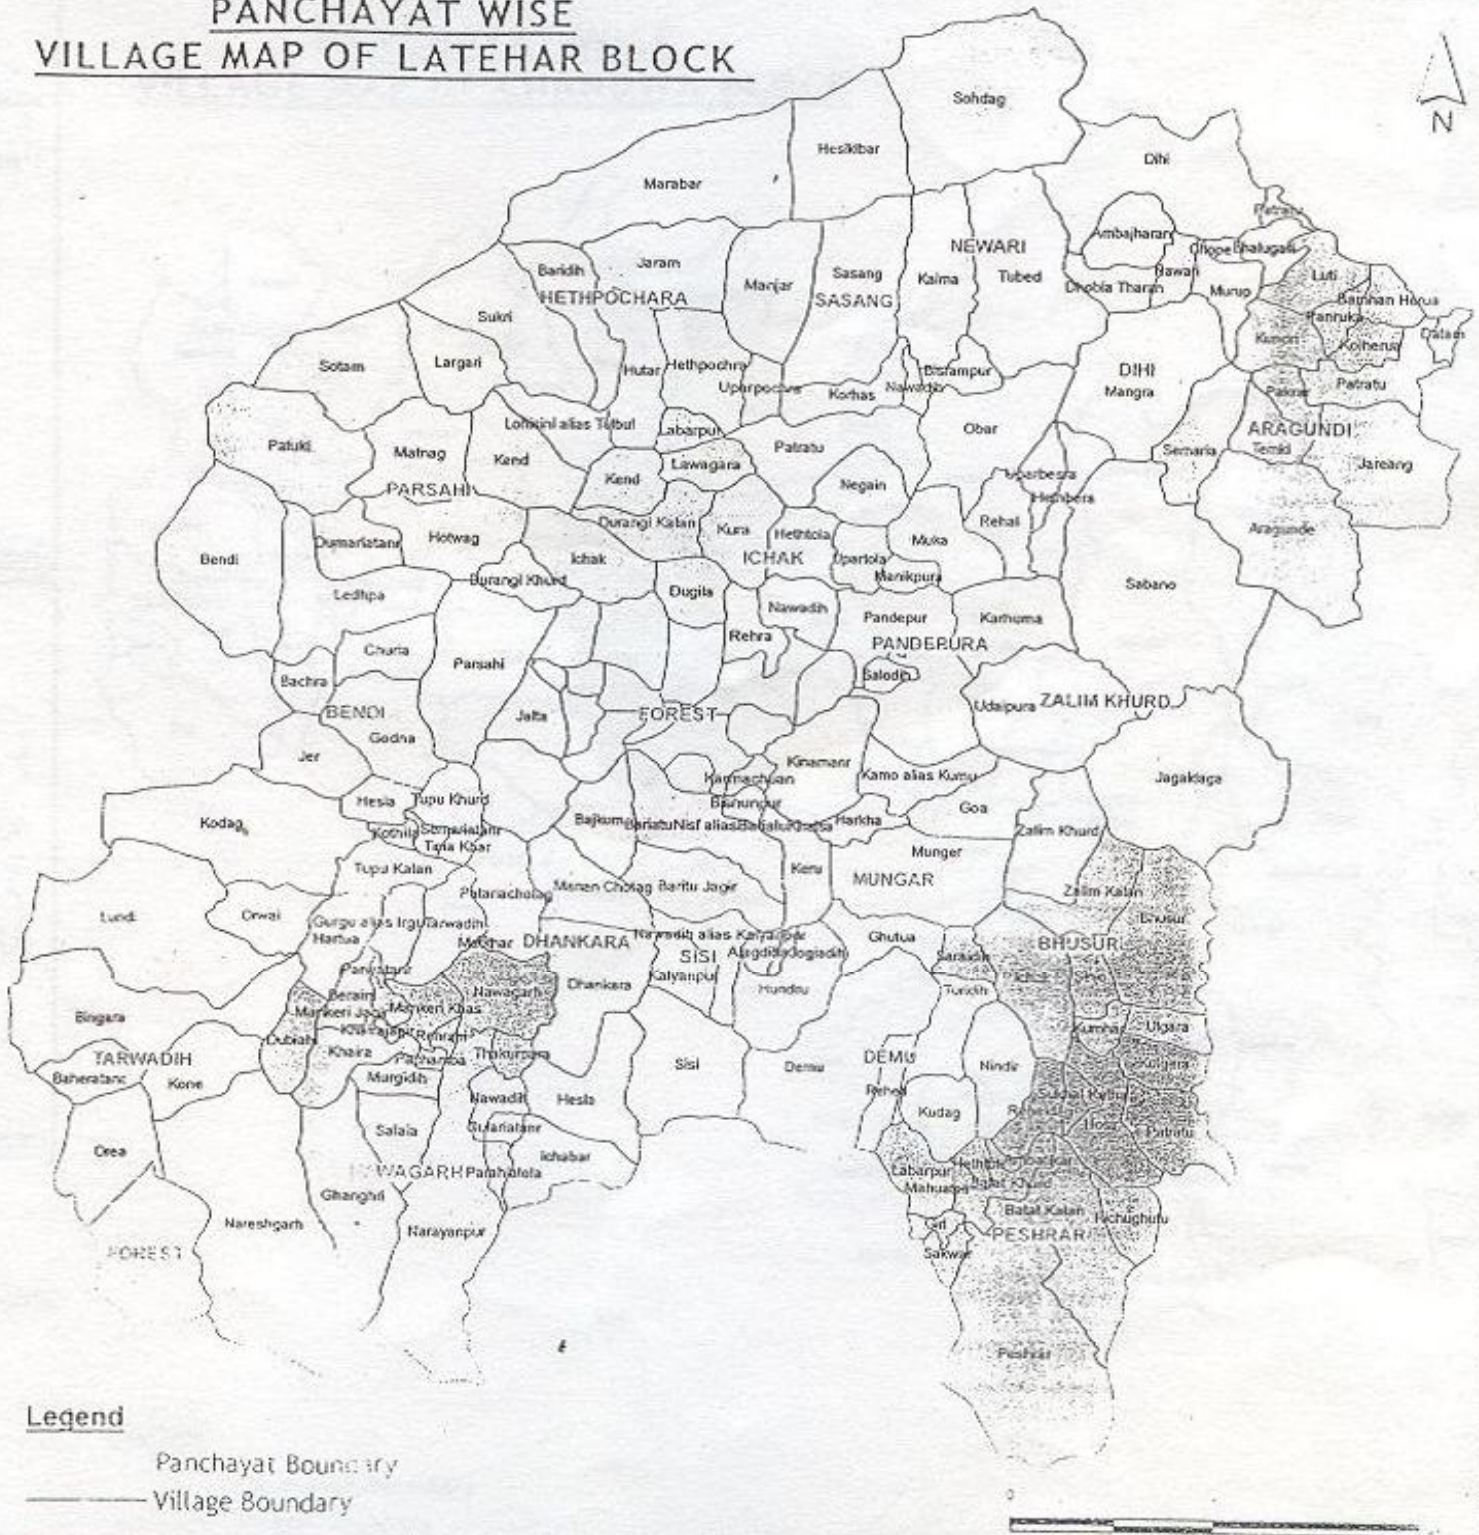

## PANCHAYAT WISE VILLAGE MAP OF LATEHAR BLOCK

**Legend**  
 — Panchayat Boundary  
 — Village Boundary

**PANCHAYAT MAP 2005**  
**LATEHAR BLOCK, LATEHAR DISTRICT**  
 SHEET No.: LATEHAR 5/7

DIRECTORATE OF PANCHAYAT  
 DEPT. OF PANCHAYAT RAJ  
 AND N R E P. SPECIAL DIVISION  
 GOVERNMENT OF JHARKHAND