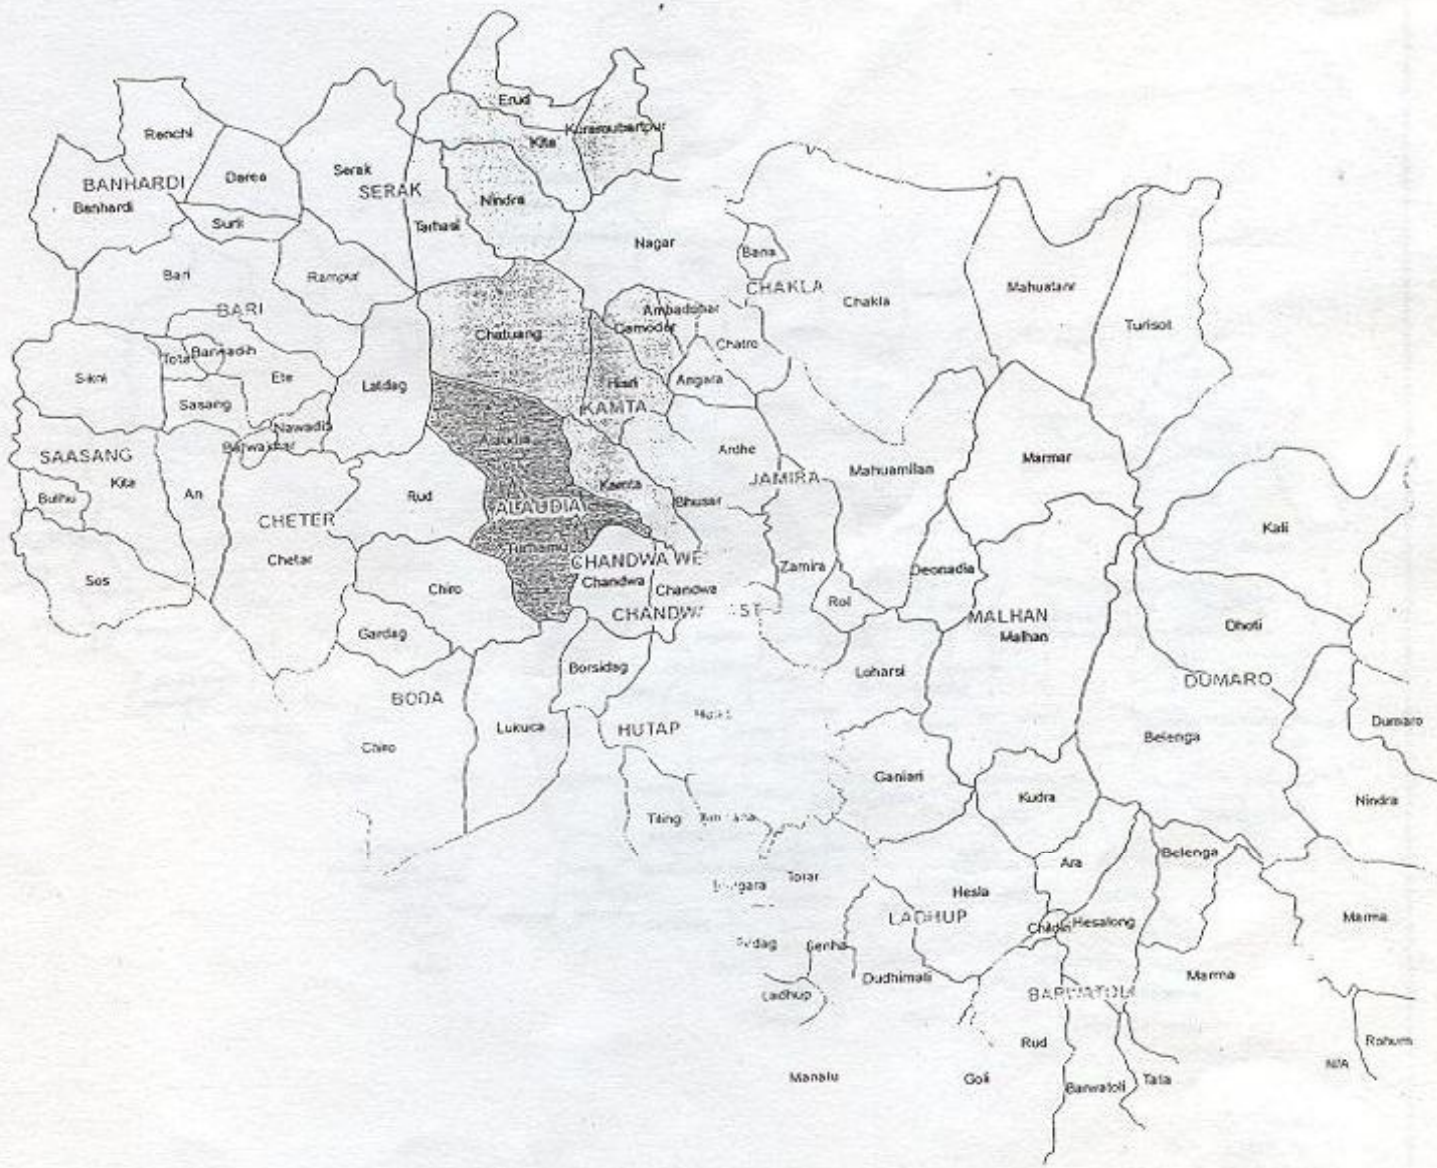

JHARKHAND STATE

LATEHAR DISTRICT

PANCHAYAT WISE  
VILLAGE MAP OF CHANDWA BLOCK

PANCHAYAT MAP 2.05  
CHANDWA BLOCK, LATEHAR DISTRICT  
SHEET No.: LATEHAR 3

DIRECTORATE OF PANCHAYAT  
DEPT. OF PANCHAYAT  
AND N.R.E.P. Schemes  
GOVERNMENT OF JHARKHAND

Legend

- Panchayat Boundary
- Village Boundary

JSAC