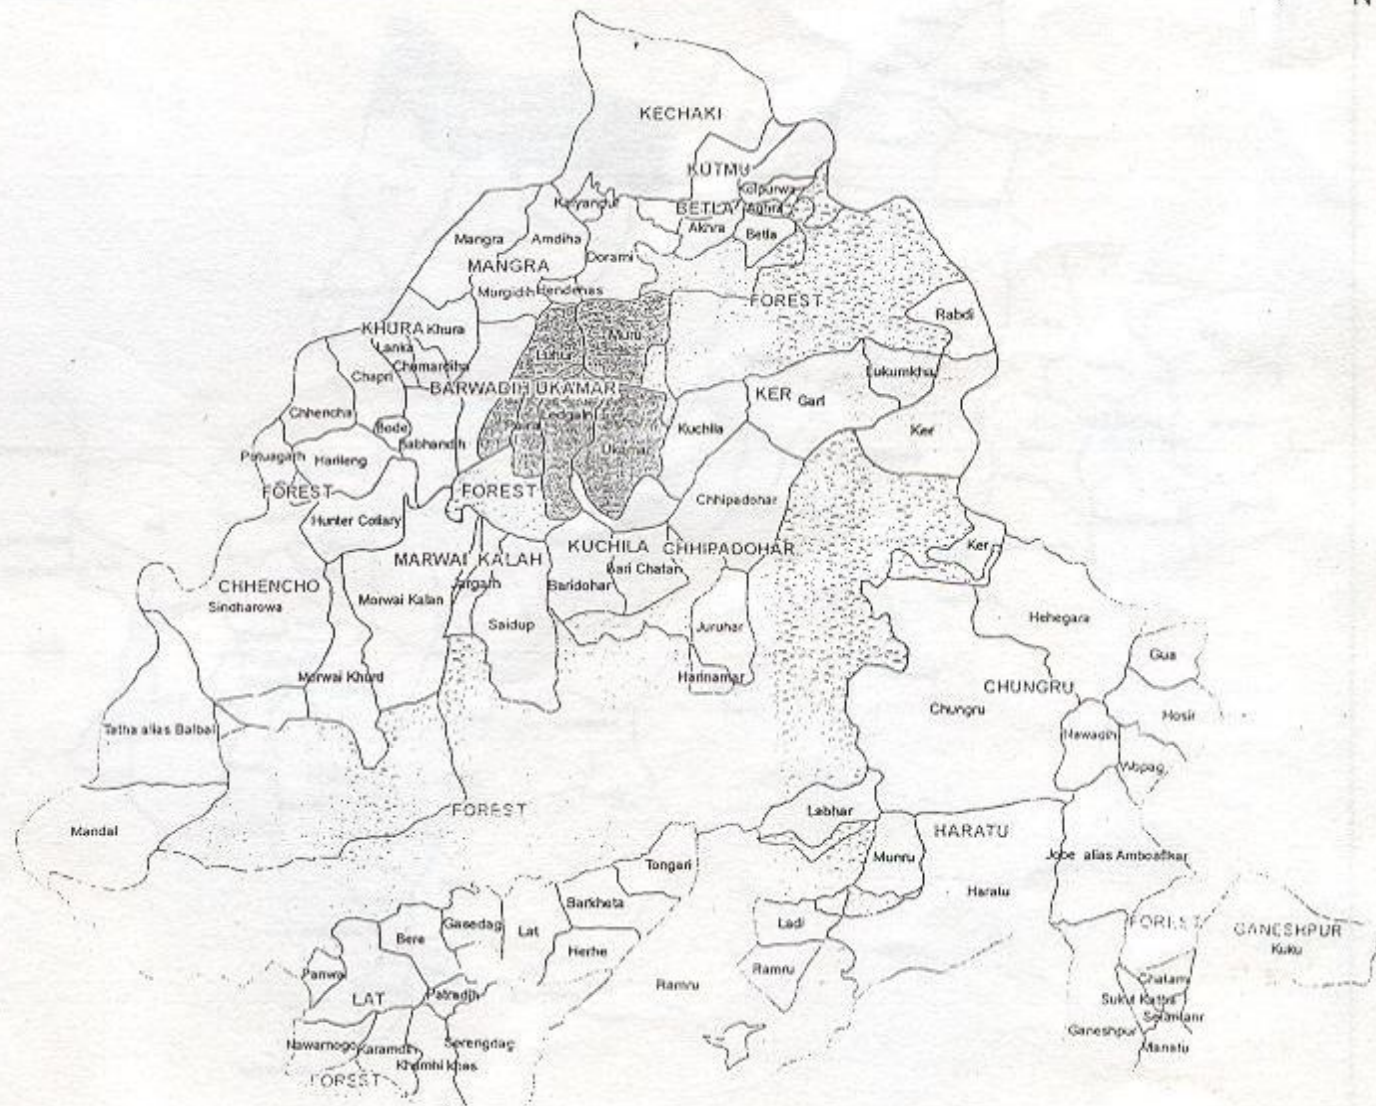

**JHARKHAND STATE**

**LATEHAR DISTRICT**

**PANCHAYAT MAP 2005**

**BARWADIH BLOCK, LATEHAR DISTRICT**

**SHEET No.: LATEHAR 2/7**

STATE OF JHARKHAND  
DEPARTMENT OF PANCHAYAT RAJ  
NEW R.E.P. SPECIAL DIVISION  
DEPARTMENT OF JHARKHAND

**PANCHAYAT WISE VILLAGE MAP OF BARWADIH BLOCK**

**Legend**

- Panchayat Boundary
- - - Village Boundary